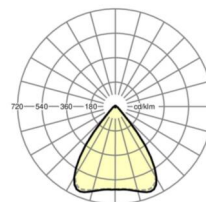

CHARACTERISTICS

Order number	19430006210
EAN number	4020863407330
Commodity code	94051190
Certification mark	IP 20, Protection class I, VDU 65°<3000, ENEC10 VDE, F, HACCP DIN10500/Food/IFS-application-related suitability/BRC, Indoor, CE
Impact resistance (IK rating)	IK03 (-20°C bis 40°C)
Ambient temperatur	ta -20°C to 40°C
Special properties	Ready for IoT
Warranty period	5 years
State funding programs	BEG - Federal funding for efficient buildings (valid only for Germany)

ELECTRICAL ENGINEERING

Controller	Electronic driver DALI2 (1 pcs.)
System output	33W
Mains voltage	230V/50Hz
Circuit breakers (inrush current)	20 pieces/B10, 32 pieces/B16, 33 pieces/C10, 53 pieces/C16
Energy efficiency class/light source	D

LIGHTING TECHNOLOGY

Placement	LED, Colour rendering/Light colour CRI ≥ 80 / 6500K
Colour tolerance (MacAdam)	3SDCM
Photobiological safety (Luminaire)	RG1
Nominal luminous flux	5306lm
LED service life	50000h L80/B10 (Tq 40°C)
Luminaire luminous efficiency	159lm/W
Beam angle	80° (C0) / 80° (C90)
UGR lat./long.	17.4 / 17.6

MECHANICS

Housing colour	traffic white RAL 9016
Dimensions (LxWxH/DxH)	1531mm x 55mm x 37mm
Weight (net)	1.9kg
Type of installation	Mounting rail system installation, Light structure

Dimensions

L	1531 mm	Length
B	55 mm	Width
H	37 mm	Height

DEEP-LINK

<https://www.regiolux.de/en/article/19430006210>